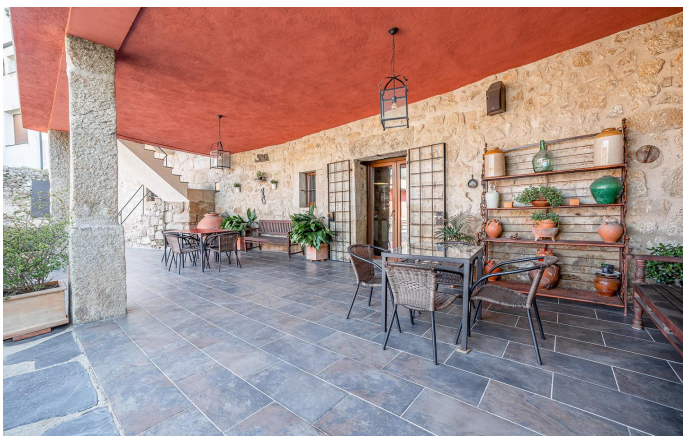

THE SINGULAR SPACE
EXTRAORDINARY PROPERTIES