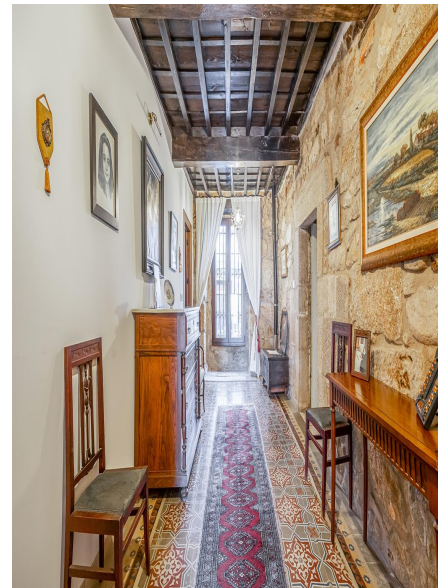

Contacto

C/ Julián Camarillo, 47 B203
28037 Madrid
+91 388 97 74 / +34 630 344 539
hello@thesingular.space