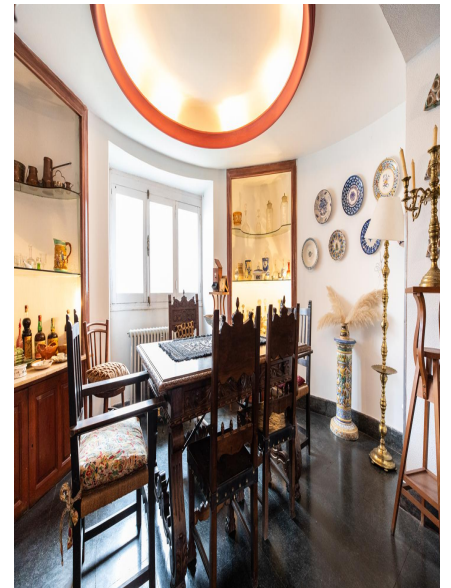

Displaying many exquisite features and details, this extraordinary
sixteenth-century convent is utterly unique.

Built in 1571 in the town of Cuellár, then a strategic location between Segovia and Valladolid, this unique convent belonged to an order founded by the Francisca de la Cueva, Countess of Luna and daughter of the third Duke of Albuquerque. Known locally as Santa Isabel or Santa Ana, the imposing building soon became a landmark for the area. The order flourished in the 16th and 17th centuries, and at its peak the property was home to a community of 30 nuns, only to be sold to various owners during the Spanish Confiscation (1798-1924).

The convent has undergone many additions and modifications over the years, but the original tripartite structure – church (which do not form part of the sale), nunnery and orchard – is still clearly discernible. The nuns' quarters were at one stage converted to private apartments and some remain sumptuously appointed with parquet floors, antique tiling and coffered ceilings. However, the rest of the property is in need of some renovation.

Sensitively restored by a devoted owner, this unique convent could be truly exceptional: a labour of love with the promise of an immeasurable reward.