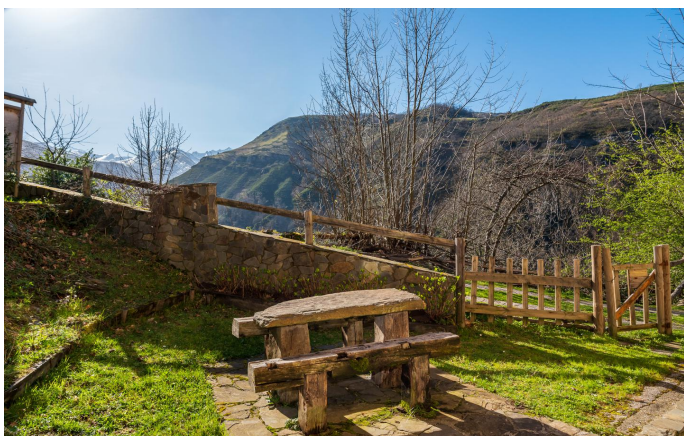

THE SINGULAR SPACE

EXTRAORDINARY PROPERTIES