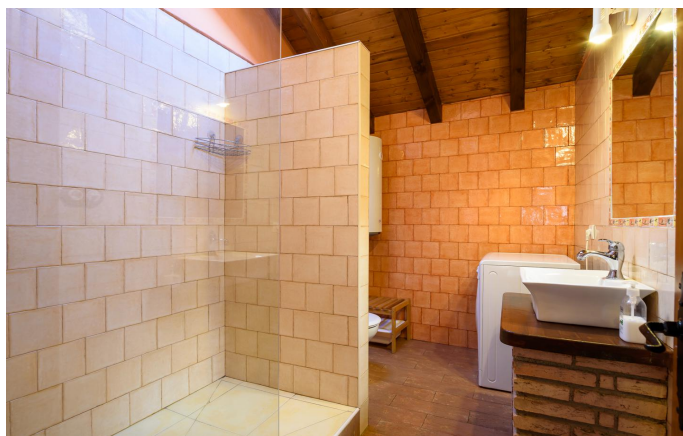

THE SINGULAR SPACE

EXTRAORDINARY PROPERTIES