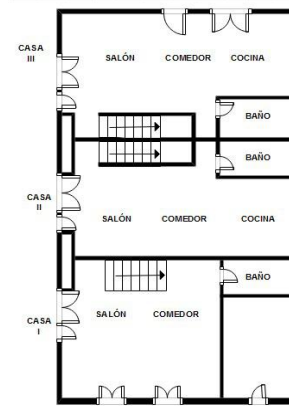

THE SINGULAR SPACE

EXTRAORDINARY PROPERTIES

Contacto

C/Julían Camarillo, 47 B203
28037 Madrid
+91 388 97 74 / +34 630 344 539
hello@thesingular.space