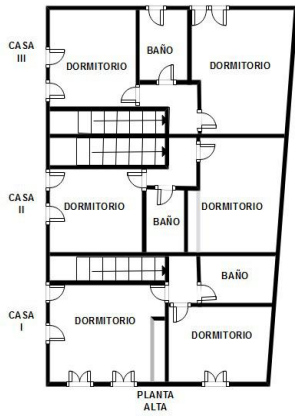

THE SINGULAR SPACE

EXTRAORDINARY PROPERTIES

Contacto

C/Julían Camarillo, 47 B203
28037 Madrid
+91 388 97 74 / +34 630 344 539
hello@thesingular.space