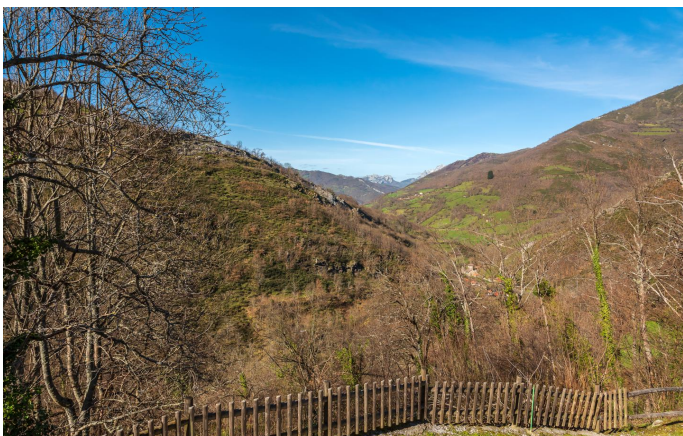

THE SINGULAR SPACE
EXTRAORDINARY PROPERTIES