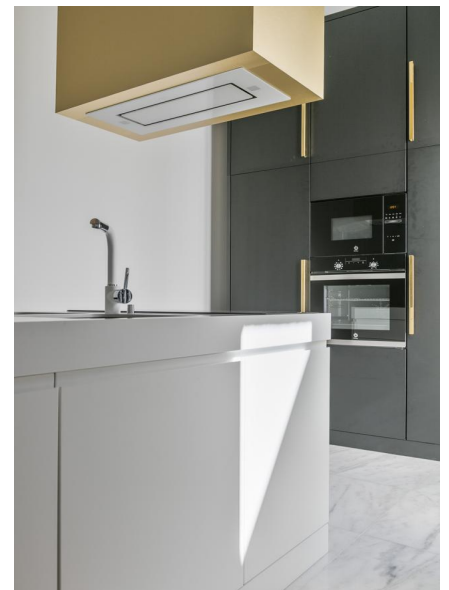

242 m² construidos

90 m² de terreno

This stylish architect-designed home comprises 242 m² of built area (90 m² plot) set over four levels and has been renovated and finished to an exceptionally high standard by an interior design studio. The stunning interior features premium materials including solid oak herringbone parquet flooring, white Macael marble staircases and designer tapware.

At basement level is an ultra-modern kitchen with island, living room with wood-burning stove, guest WC and utility room, as well as access to the professionally styled interior courtyard (13 m²). Additional outdoor space is provided by the landscaped front garden (35 m²), with space for one car.

This luxury townhouse is ready for immediate use and all furnishings are included.

If you're looking for a tranquil haven in the pulsing heart of the capital in an exclusive development with a village-like feel, this is the perfect home for you.