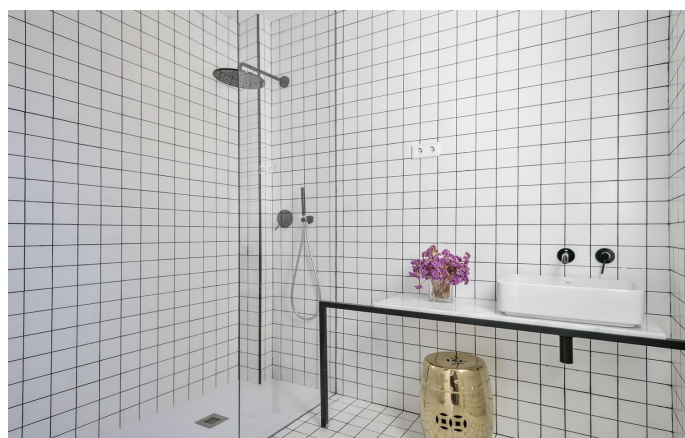

THE SINGULAR SPACE

EXTRAORDINARY PROPERTIES