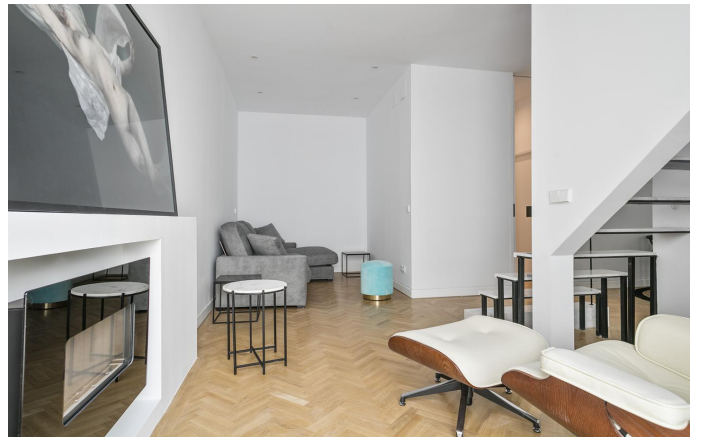

THE SINGULAR SPACE

EXTRAORDINARY PROPERTIES

PLANTA BAJA