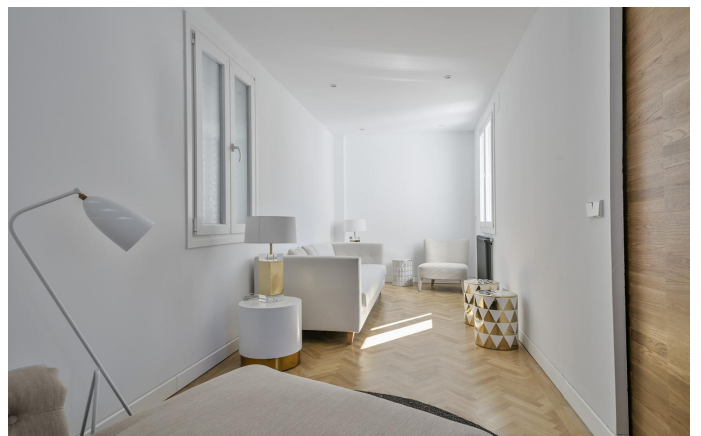

THE SINGULAR SPACE

EXTRAORDINARY PROPERTIES