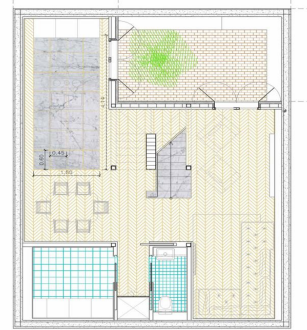

242 m² construidos

90 m² de terreno

This stylish architect-designed home comprises 242 m² of built area (90 m² plot) set over four levels and has been renovated and finished to an exceptionally high standard by an interior design studio. The stunning interior features premium materials including solid oak herringbone parquet flooring, white Macael marble staircases and designer tapware.

At basement level is an ultra-modern kitchen with island, living room with wood-burning stove, guest WC and utility room, as well as access to the professionally styled interior courtyard (13 m²). Additional outdoor space is provided by the landscaped front garden (35 m²), with space for one car.

EXTRAORDINARY PROPERTIES

THE SINGULAR SPACE

EXTRAORDINARY PROPERTIES

PLANTA BAJA

THE SINGULAR SPACE

EXTRAORDINARY PROPERTIES

PLANTA BLOO CUBIERTA

PLANTA SOSTANO