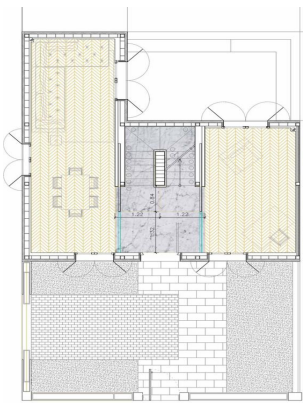

THE SINGULAR SPACE

EXTRAORDINARY PROPERTIES

PLANTA BAJA