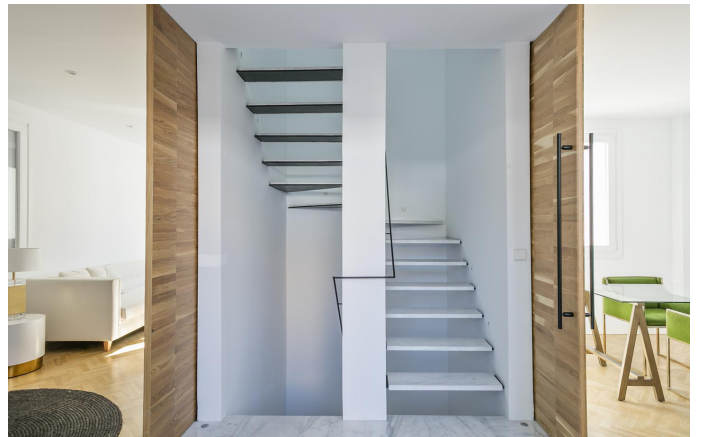

THE SINGULAR SPACE

EXTRAORDINARY PROPERTIES