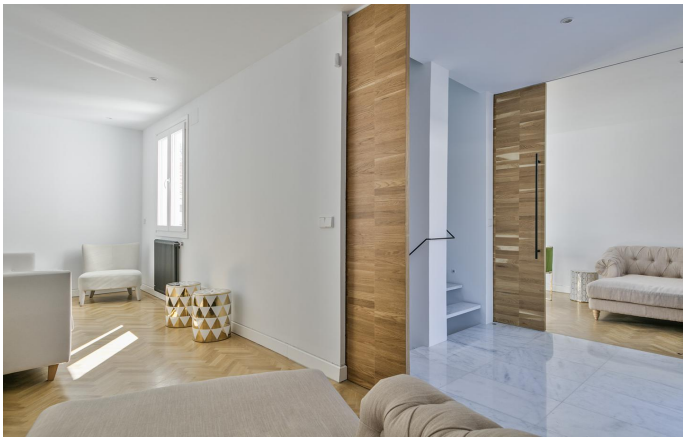

THE SINGULAR SPACE

EXTRAORDINARY PROPERTIES