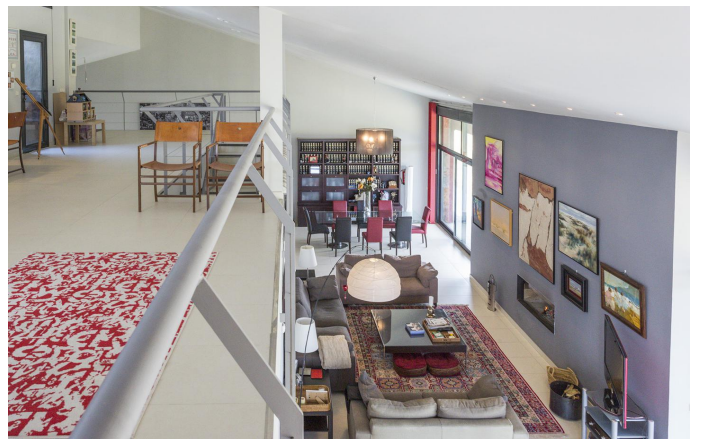

THE SINGULAR SPACE

EXTRAORDINARY PROPERTIES