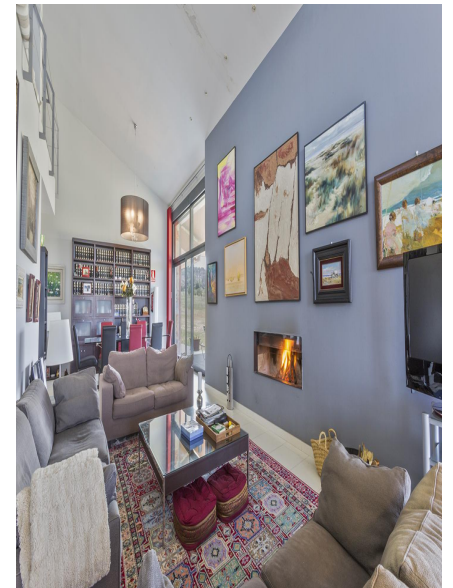

Contacto

C/ Julián Camarillo, 47 B203
28037 Madrid
+91 388 97 74 / +34 630 344 539
hello@thesingular.space